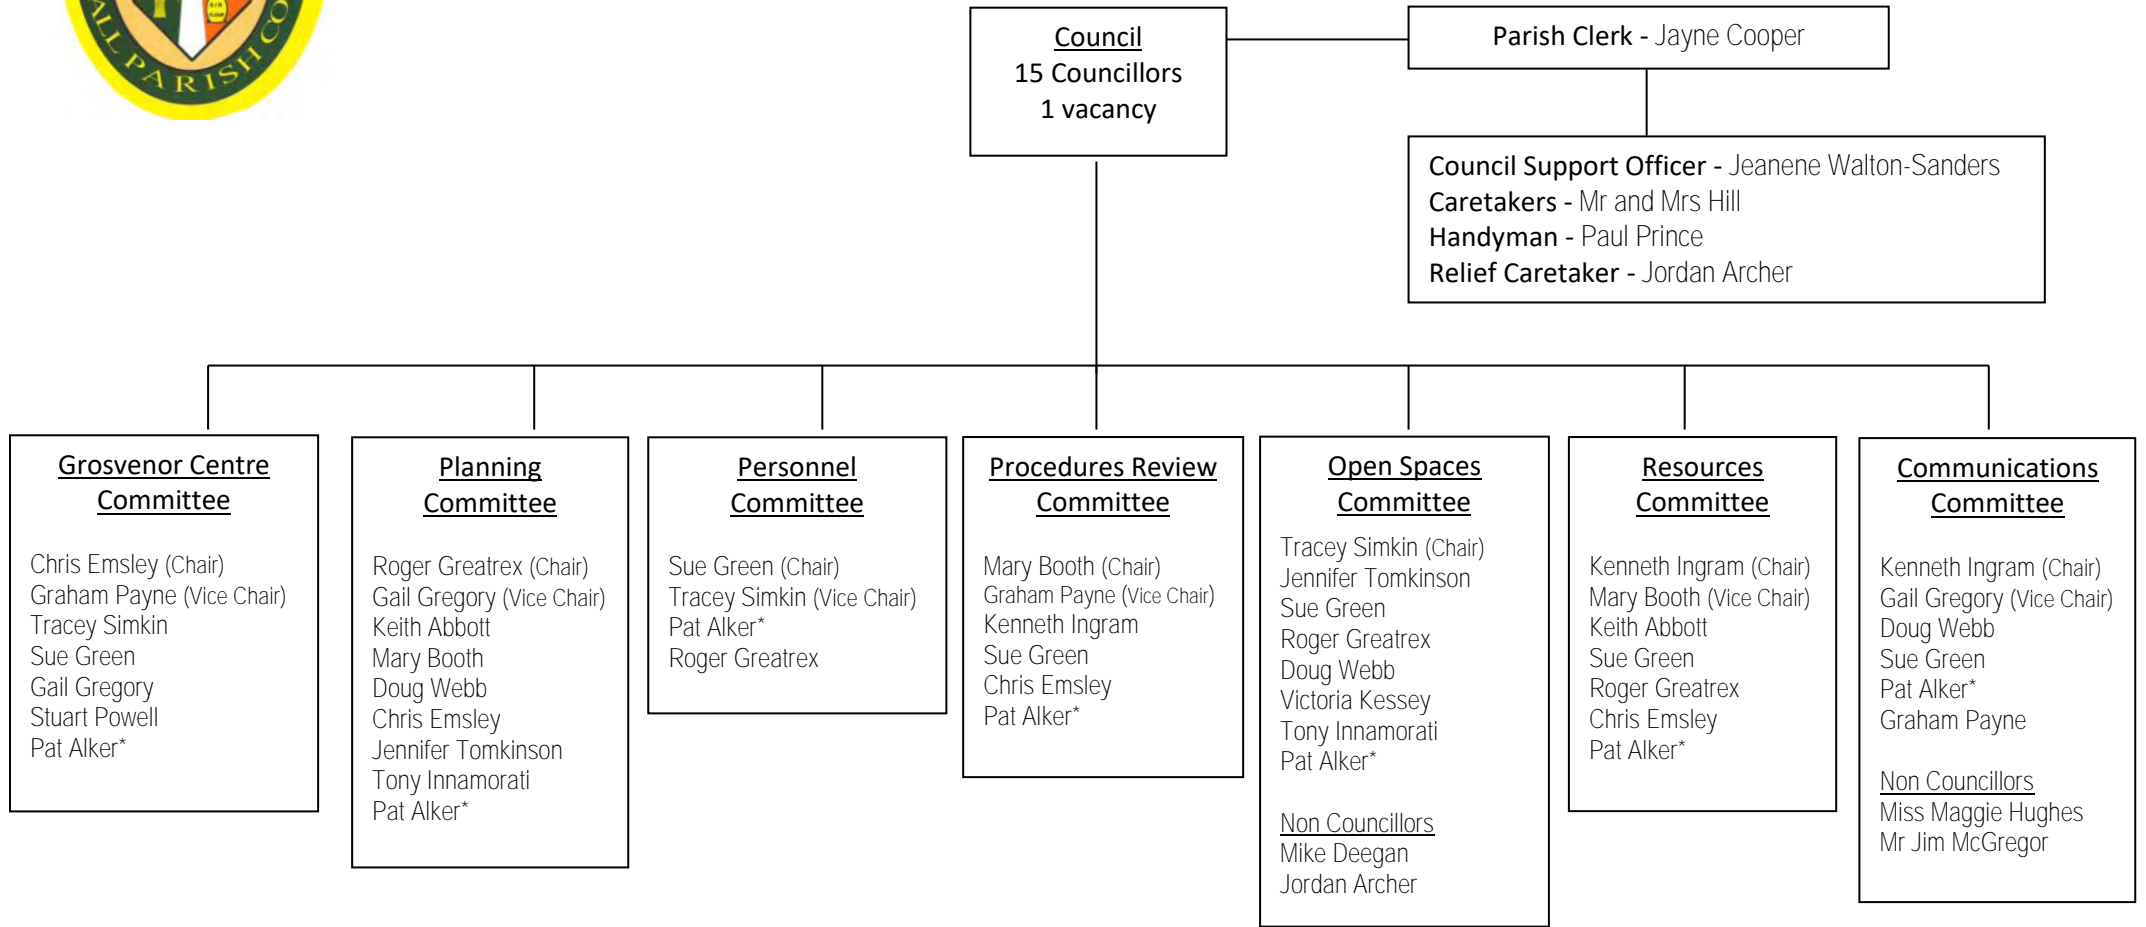

Gnosall Parish Council

Committee Structure 2017 / 2018

Working Groups