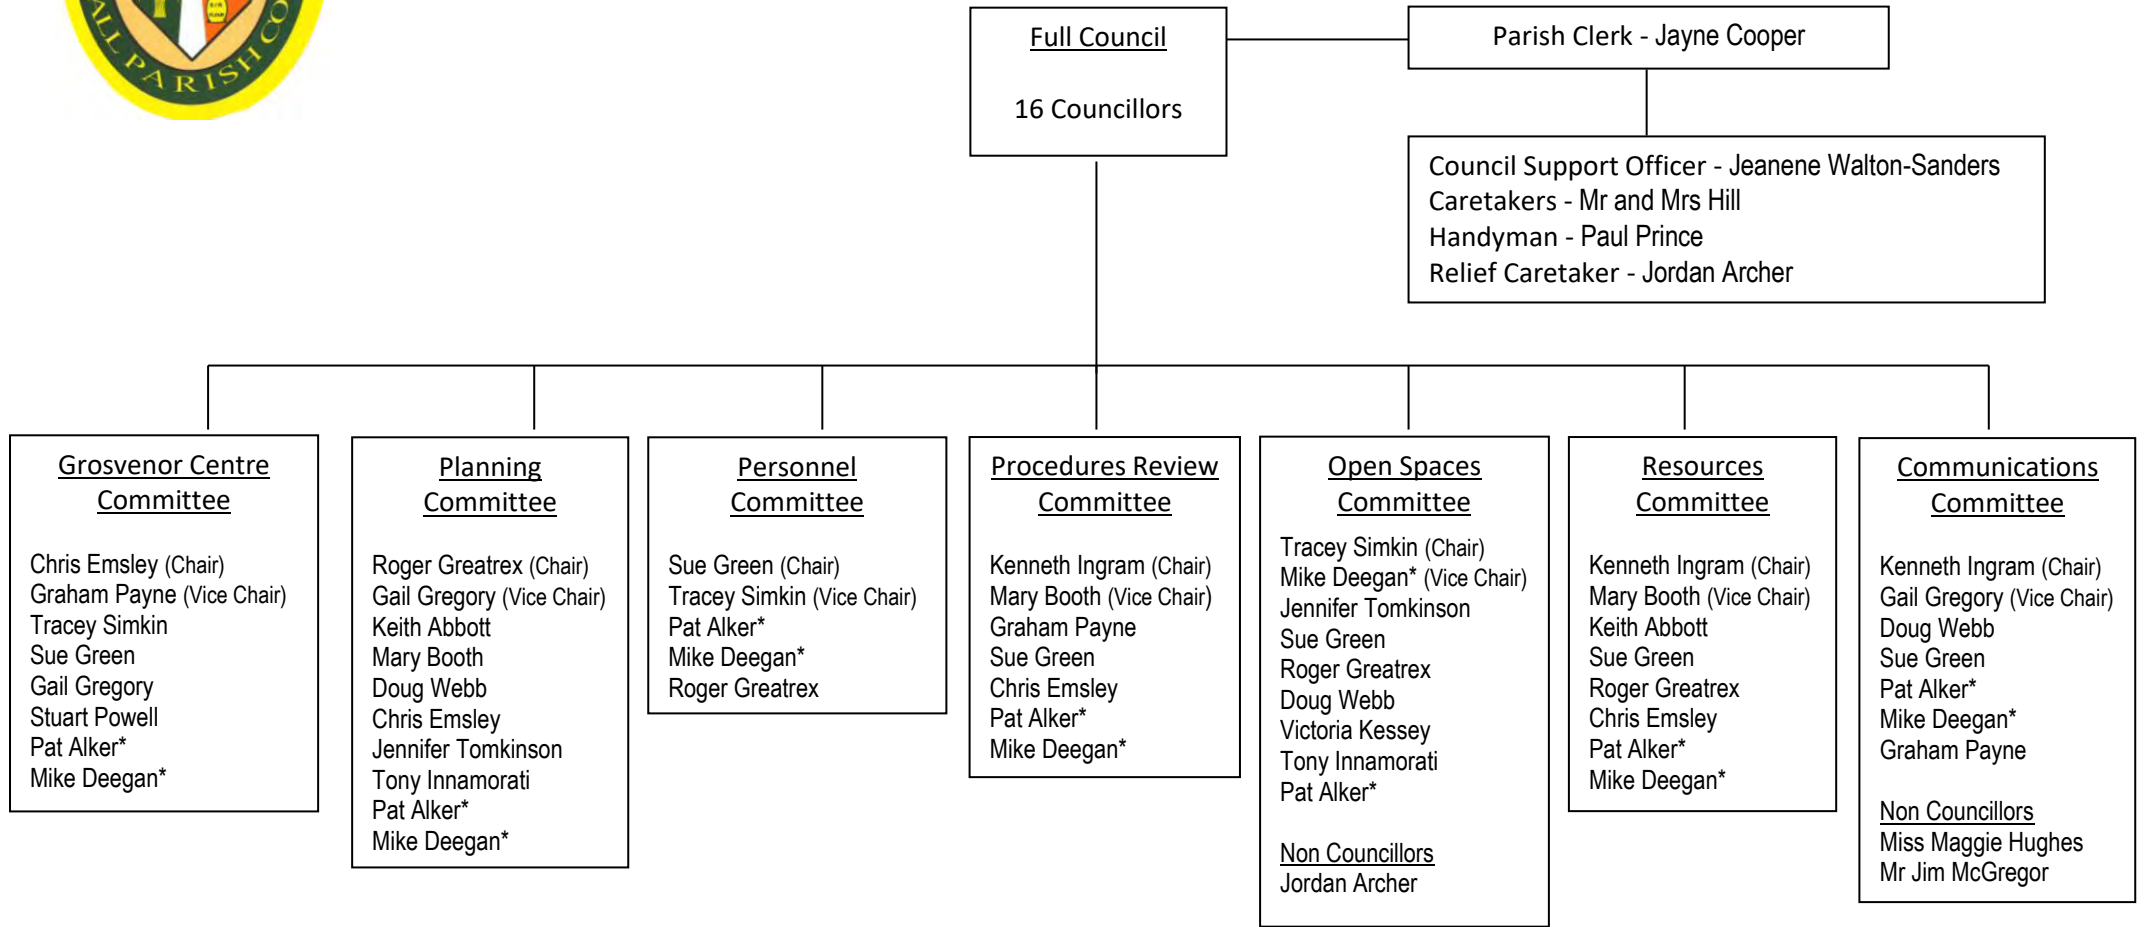

Gnosall Parish Council

Committee Structure 2017 / 2018

Working Groups