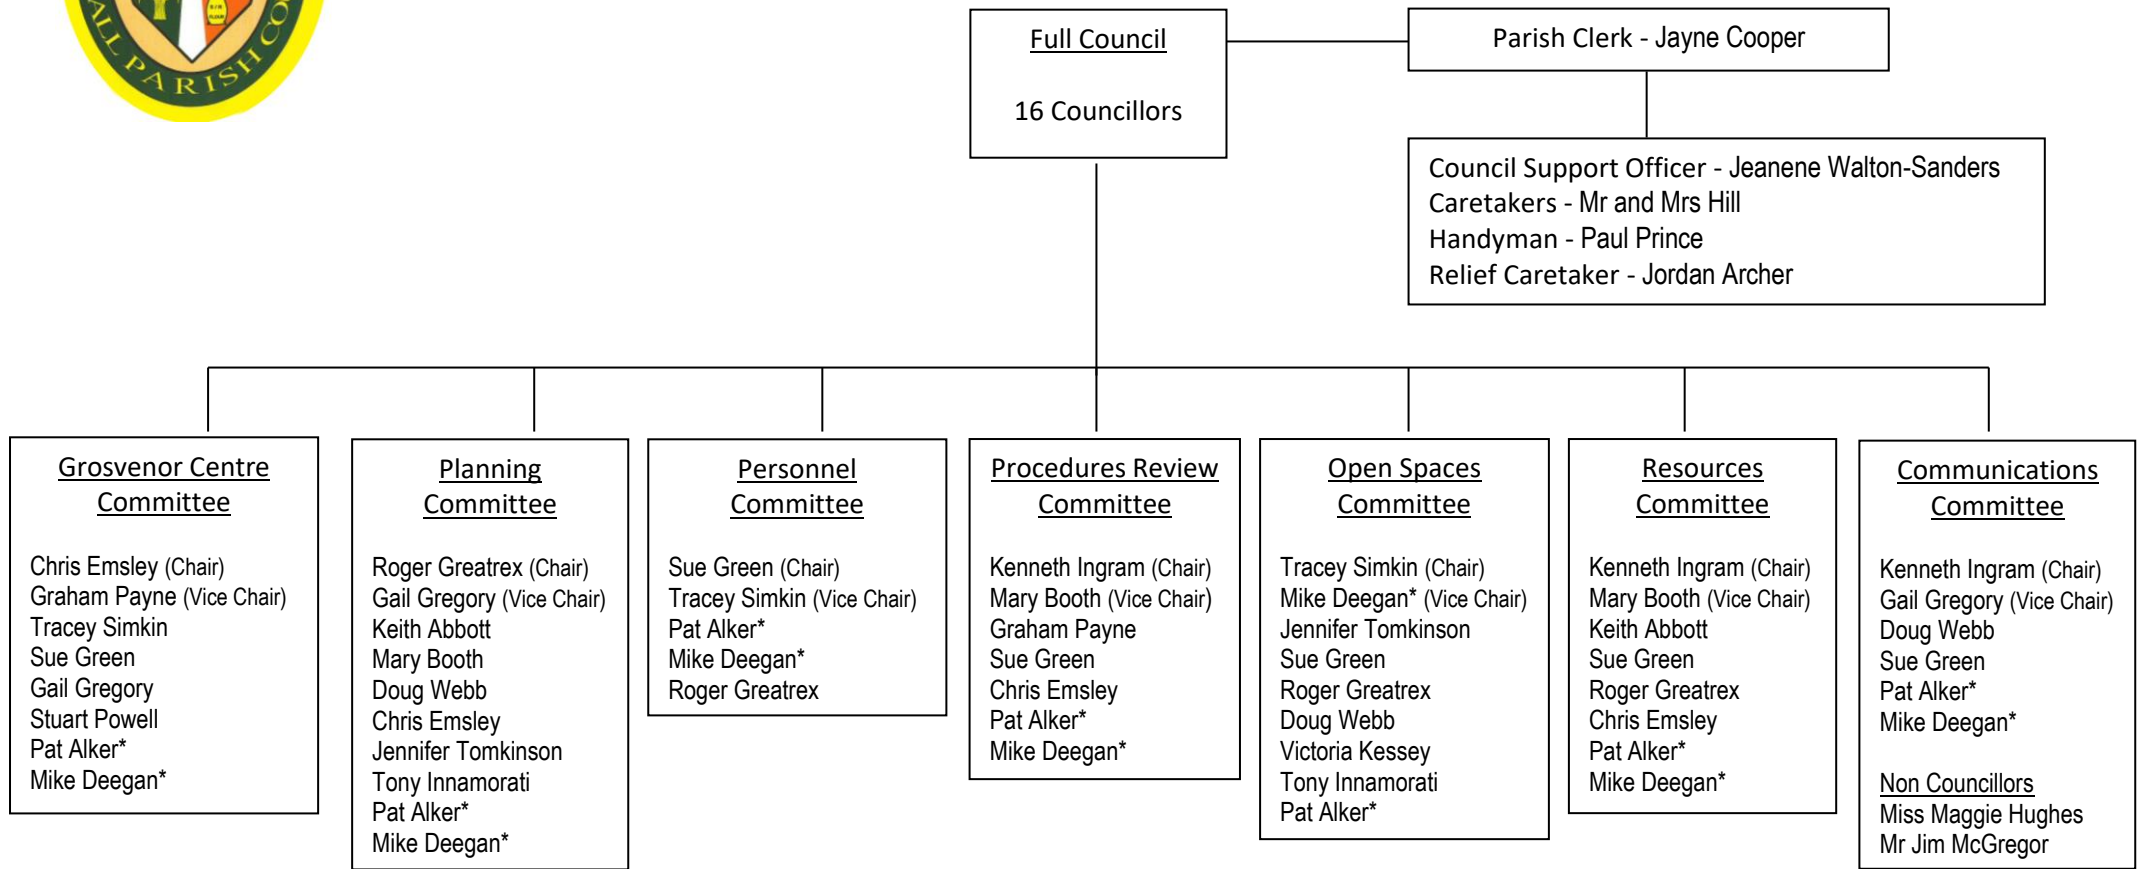

Gnosall Parish Council

Committee Structure 2017 / 2018

Working Groups